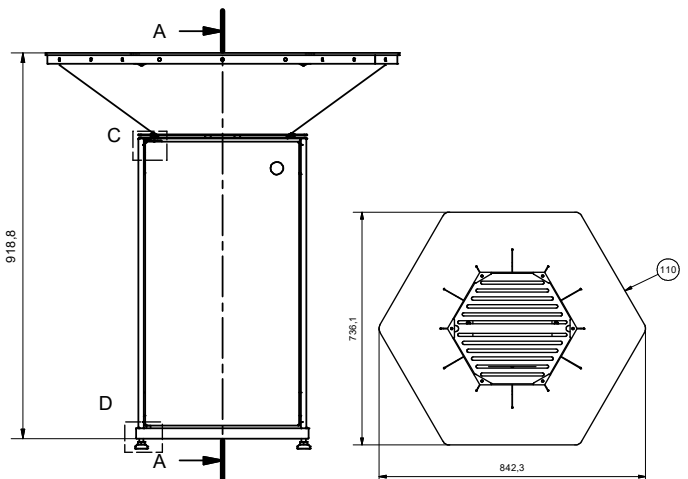

Hochwertige Keramik-Verkleidung

High quality ceramic cladding

12 mm
STÄRKE
THICKNESS

NEOLITH

DEKTON®
designed by COSENTINO

Lithotech®
The Technical Stone

PREISE UND TECHNISCHE DATEN PRICES AND TECHNICAL DATA

CB Plancha	
inkl. Grillrosteinlage mit Rostentnehmer <i>inkl. Grillrosteinlage mit Rostentnehmer</i>	
inkl. Keramik-Verkleidung, 12 mm Stärke <i>inkl. Keramik-Verkleidung, 12 mm Stärke</i>	
Listenpreis	2.490 EUR inkl. MwSt. 2.092,44 EUR zzgl. MwSt.

Grillrost-Abstandsplatte <i>Grill grate spacer plate</i>	199,00 EUR 167,23 EUR
Wok-Aufsatz <i>Wok attachment</i>	199,00 EUR 167,23 EUR
Halterungen, 3-er Set <i>Brackets, set of 3</i>	99,00 EUR 83,19 EUR
Reling <i>Railing</i>	99,00 EUR 83,19 EUR